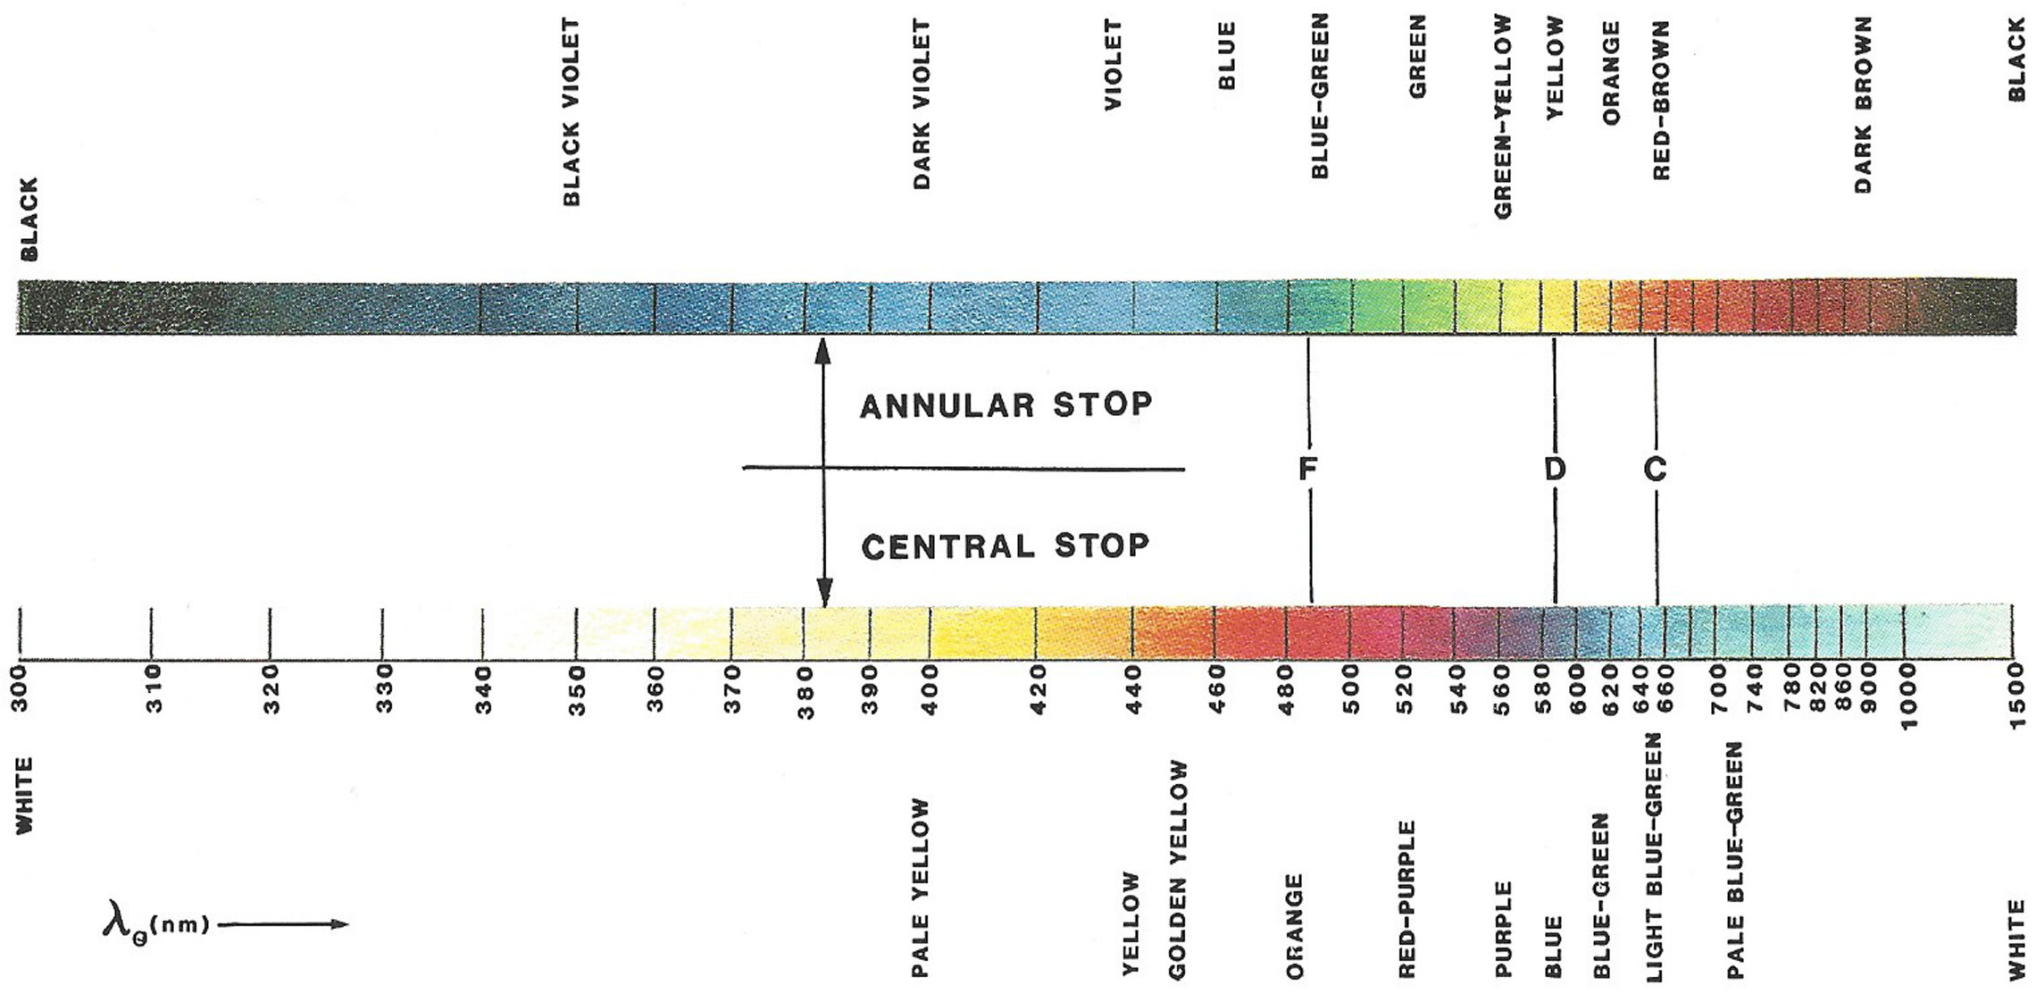

# DISPERSION STAINING COLORS

WCM 1-1-86